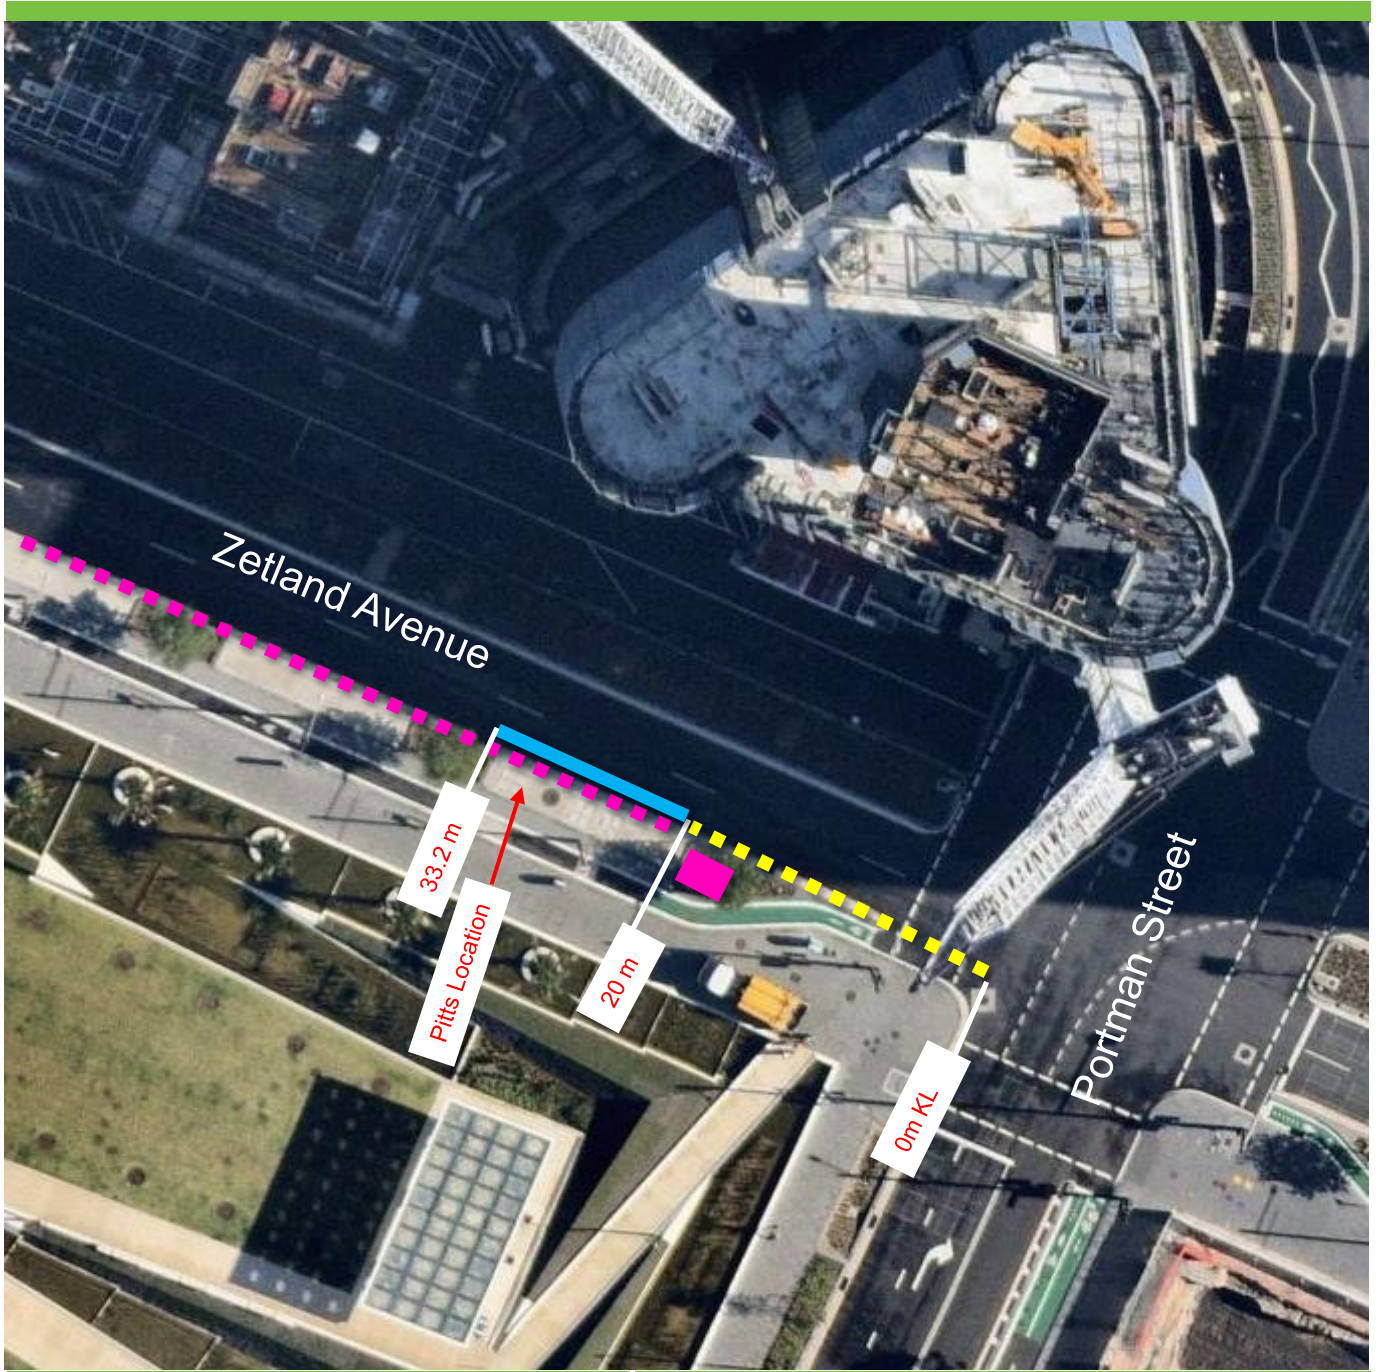

Zetland Avenue, Zetland Proposed parking changes

Existing

-  "No Stopping"
-  "2P Ticket 8am-10pm"
-  Offtake Pump Station

Proposed

-  "No Parking Council Authorised Vehicles Excepted"